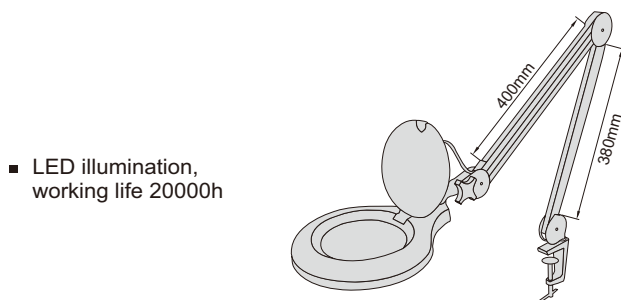

TABLE MAGNIFIER WITH ILLUMINATION CODE 7517-3D

- Four steps brightness adjustment
- LED illumination, working life 20000h
- Resin lens

SPECIFICATION

Magnification	1.75X
Diopter	3D
Lens diameter	Ø125mm
Illumination	power: 3W, illumination: 260lm
Power supply	power adapter 12V, 1A

TABLE MAGNIFIERS WITH ILLUMINATION

- LED illumination, working life 20000h
- Resin lens

SPECIFICATION

Code	7520-320D	7521-3D
Magnification	two magnifications 1.75X/6X	1.75X
Diopter	3D/20D	3D
Lens dimension	160×127mm	Ø126mm
Illumination	power: 6W, illumination: 550lm	
Power supply	power adapter 12V, 1A	

- LED illumination, working life 20000h

SPECIFICATION

Magnification	2.25X
Diopter	5D
Lens diameter	Ø122mm
Illumination	power: 7W, illumination: 420lm
Power supply	100~240V, 50~60Hz

TABLE MAGNIFIER WITH ILLUMINATION CODE 7516-5D