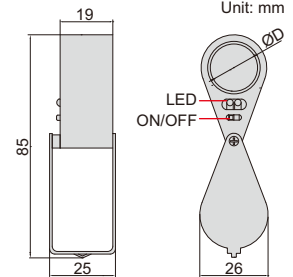

- LED illumination, working life 20000h

SPECIFICATION

Magnification	2.25X
Diopter	5D
Lens diameter	Ø122mm
Illumination	power: 7W, illumination: 420lm
Power supply	100~240V, 50~60Hz

TABLE MAGNIFIER WITH ILLUMINATION CODE 7516-5D

FOLDING MAGNIFIER

- Glass lens

Code	Magnification	Lens diameter (ØD)
7511-8	10X	Ø21mm

7511-8

FOLDING MAGNIFIER WITH ILLUMINATION

2 pcs LED

- Resin lens
- Powered by 3xLR927 batteries (included)

Code	Magnification	Lens diameter (ØD)
7515-10	10X	Ø21mm

7515-10

FOLDING MAGNIFIER WITH ILLUMINATION

closed

LED lights up when opened

- Resin lens
- Powered by 2xCR1620 batteries (included)
- LED lights up automatically when opened

Code	Magnification	Lens diameter (ØD)
7514-1	2.5X	Ø45mm

Code	Size of mirror	Length
7160-1	Ø32mm	178~515mm
7160-2	50x90mm	330~490mm