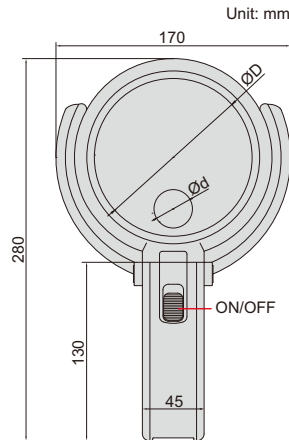

Code	Magnification	Lens size
7518-26	2X/6X	90x55mm

MAGNIFIER WITH ILLUMINATION

- Handheld and desk-type use
- Two magnifications
- LED illumination
- Powered by 2xAA batteries (included)
- Resin lens

Code	Magnification	Lens diameter (ØD)
7519-26	2X/6X	90mm

THREE WAYS MAGNIFIER WITH ILLUMINATION

- Resin lens
- Powered by 2xAA batteries (included) or power adapter (110~240V, 50~60Hz)

three ways use

Code	Magnification	Lens diameter (ØD/Ød)
7512-1	2X/4X	Ø120mm/Ø28mm

adjustable holder angle

moveable lens for focus

2 pcs LED

TELESCOPING INSPECTION MIRRORS

- Inspect hidden areas
- Rotation of the mirror: 360°
- Length of handle is adjustable, handle is made of stainless steel

Code	Size of mirror	Length
7160-1	Ø32mm	178~515mm
7160-2	50x90mm	330~490mm