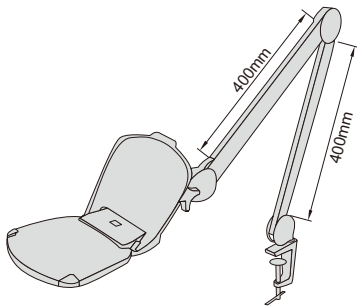

TABLE MAGNIFIER WITH ILLUMINATION CODE 7517-3D

- Four steps brightness adjustment
- LED illumination, working life 20000h
- Resin lens

SPECIFICATION

Magnification	1.75X
Diopter	3D
Lens diameter	Ø125mm
Illumination	power: 3W, illumination: 260lm
Power supply	power adapter 12V, 1A

TABLE MAGNIFIERS WITH ILLUMINATION

- LED illumination, working life 20000h
- Resin lens

SPECIFICATION

Code	7520-320D	7521-3D
Magnification	two magnifications 1.75X/6X	1.75X
Diopter	3D/20D	3D
Lens dimension	160×127mm	Ø126mm
Illumination	power: 6W, illumination: 550lm	
Power supply	power adapter 12V, 1A	

- LED illumination, working life 20000h

SPECIFICATION

Magnification	2.25X
Diopter	5D
Lens diameter	Ø122mm
Illumination	power: 7W, illumination: 420lm
Power supply	100~240V, 50~60Hz

TABLE MAGNIFIER WITH ILLUMINATION CODE 7516-5D