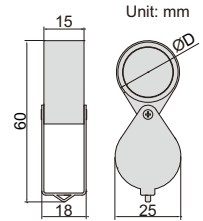

TABLE MAGNIFIERS WITH ILLUMINATION

- LED illumination, working life 20000h
- Resin lens

SPECIFICATION

Code	7520-320D	7521-3D
Magnification	two magnifications 1.75X/6X	1.75X
Diopter	3D/20D	3D
Lens dimension	160×127mm	Ø126mm
Illumination	power: 6W, illumination: 550lm	
Power supply	power adapter 12V, 1A	

- LED illumination, working life 20000h

SPECIFICATION

Magnification	2.25X
Diopter	5D
Lens diameter	Ø122mm
Illumination	power: 7W, illumination: 420lm
Power supply	100~240V, 50~60Hz

TABLE MAGNIFIER WITH ILLUMINATION CODE 7516-5D

FOLDING MAGNIFIER

- Glass lens

Code	Magnification	Lens diameter (ØD)
7511-8	10X	Ø21mm

7511-8

FOLDING MAGNIFIER WITH ILLUMINATION

2 pcs LED

- Resin lens
- Powered by 3xLR927 batteries (included)

Code	Magnification	Lens diameter (ØD)
7515-10	10X	Ø21mm

Code	Size of mirror	Length
7160-1	Ø32mm	178~515mm
7160-2	50x90mm	330~490mm