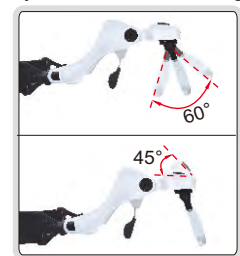

7523-3D5

adjustable lens and LED angle