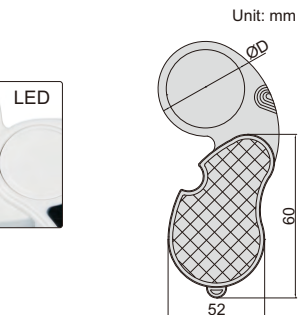

- LED illumination, working life 20000h

SPECIFICATION

Magnification	2.25X
Diopter	5D
Lens diameter	Ø122mm
Illumination	power: 7W, illumination: 420lm
Power supply	100~240V, 50~60Hz

TABLE MAGNIFIER WITH ILLUMINATION CODE 7516-5D

FOLDING MAGNIFIER

- Glass lens

Code	Magnification	Lens diameter (ØD)
7511-8	10X	Ø21mm

7511-8

FOLDING MAGNIFIER WITH ILLUMINATION

2 pcs LED

- Resin lens
- Powered by 3xLR927 batteries (included)

Code	Magnification	Lens diameter (ØD)
7515-10	10X	Ø21mm

7515-10

FOLDING MAGNIFIER WITH ILLUMINATION

closed

LED lights up when opened

- Resin lens
- Powered by 2xCR1620 batteries (included)
- LED lights up automatically when opened

Code	Magnification	Lens diameter (ØD)
7514-1	2.5X	Ø45mm

7514-1

MAGNIFIER WITH ILLUMINATION

- Glass lens
- Powered by 3xAG7 batteries
- 3 pcs LED and 3 pcs UV
- Base with scale, graduation: 0.5mm, 1/16"

base with scale

rotate lens to adjust focus

7524-10

Code	Magnification	Lens diameter (ØD)	L	H	W
7524-10	10X	Ø30mm	60mm	50mm	56mm