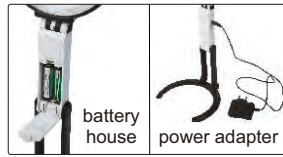

Code	Magnification	Lens size
7518-26	2X/6X	90x55mm

MAGNIFIER WITH ILLUMINATION

- Handheld and desk-type use
- Two magnifications
- LED illumination
- Powered by 2xAA batteries (included)
- Resin lens

Code	Magnification	Lens diameter (ØD)
7519-26	2X/6X	90mm

THREE WAYS MAGNIFIER WITH ILLUMINATION

- Resin lens
- Powered by 2xAA batteries (included) or power adapter (110~240V, 50~60Hz)

three ways use

Code	Magnification	Lens diameter (ØD/Ød)
7512-1	2X/4X	Ø120mm/Ø28mm